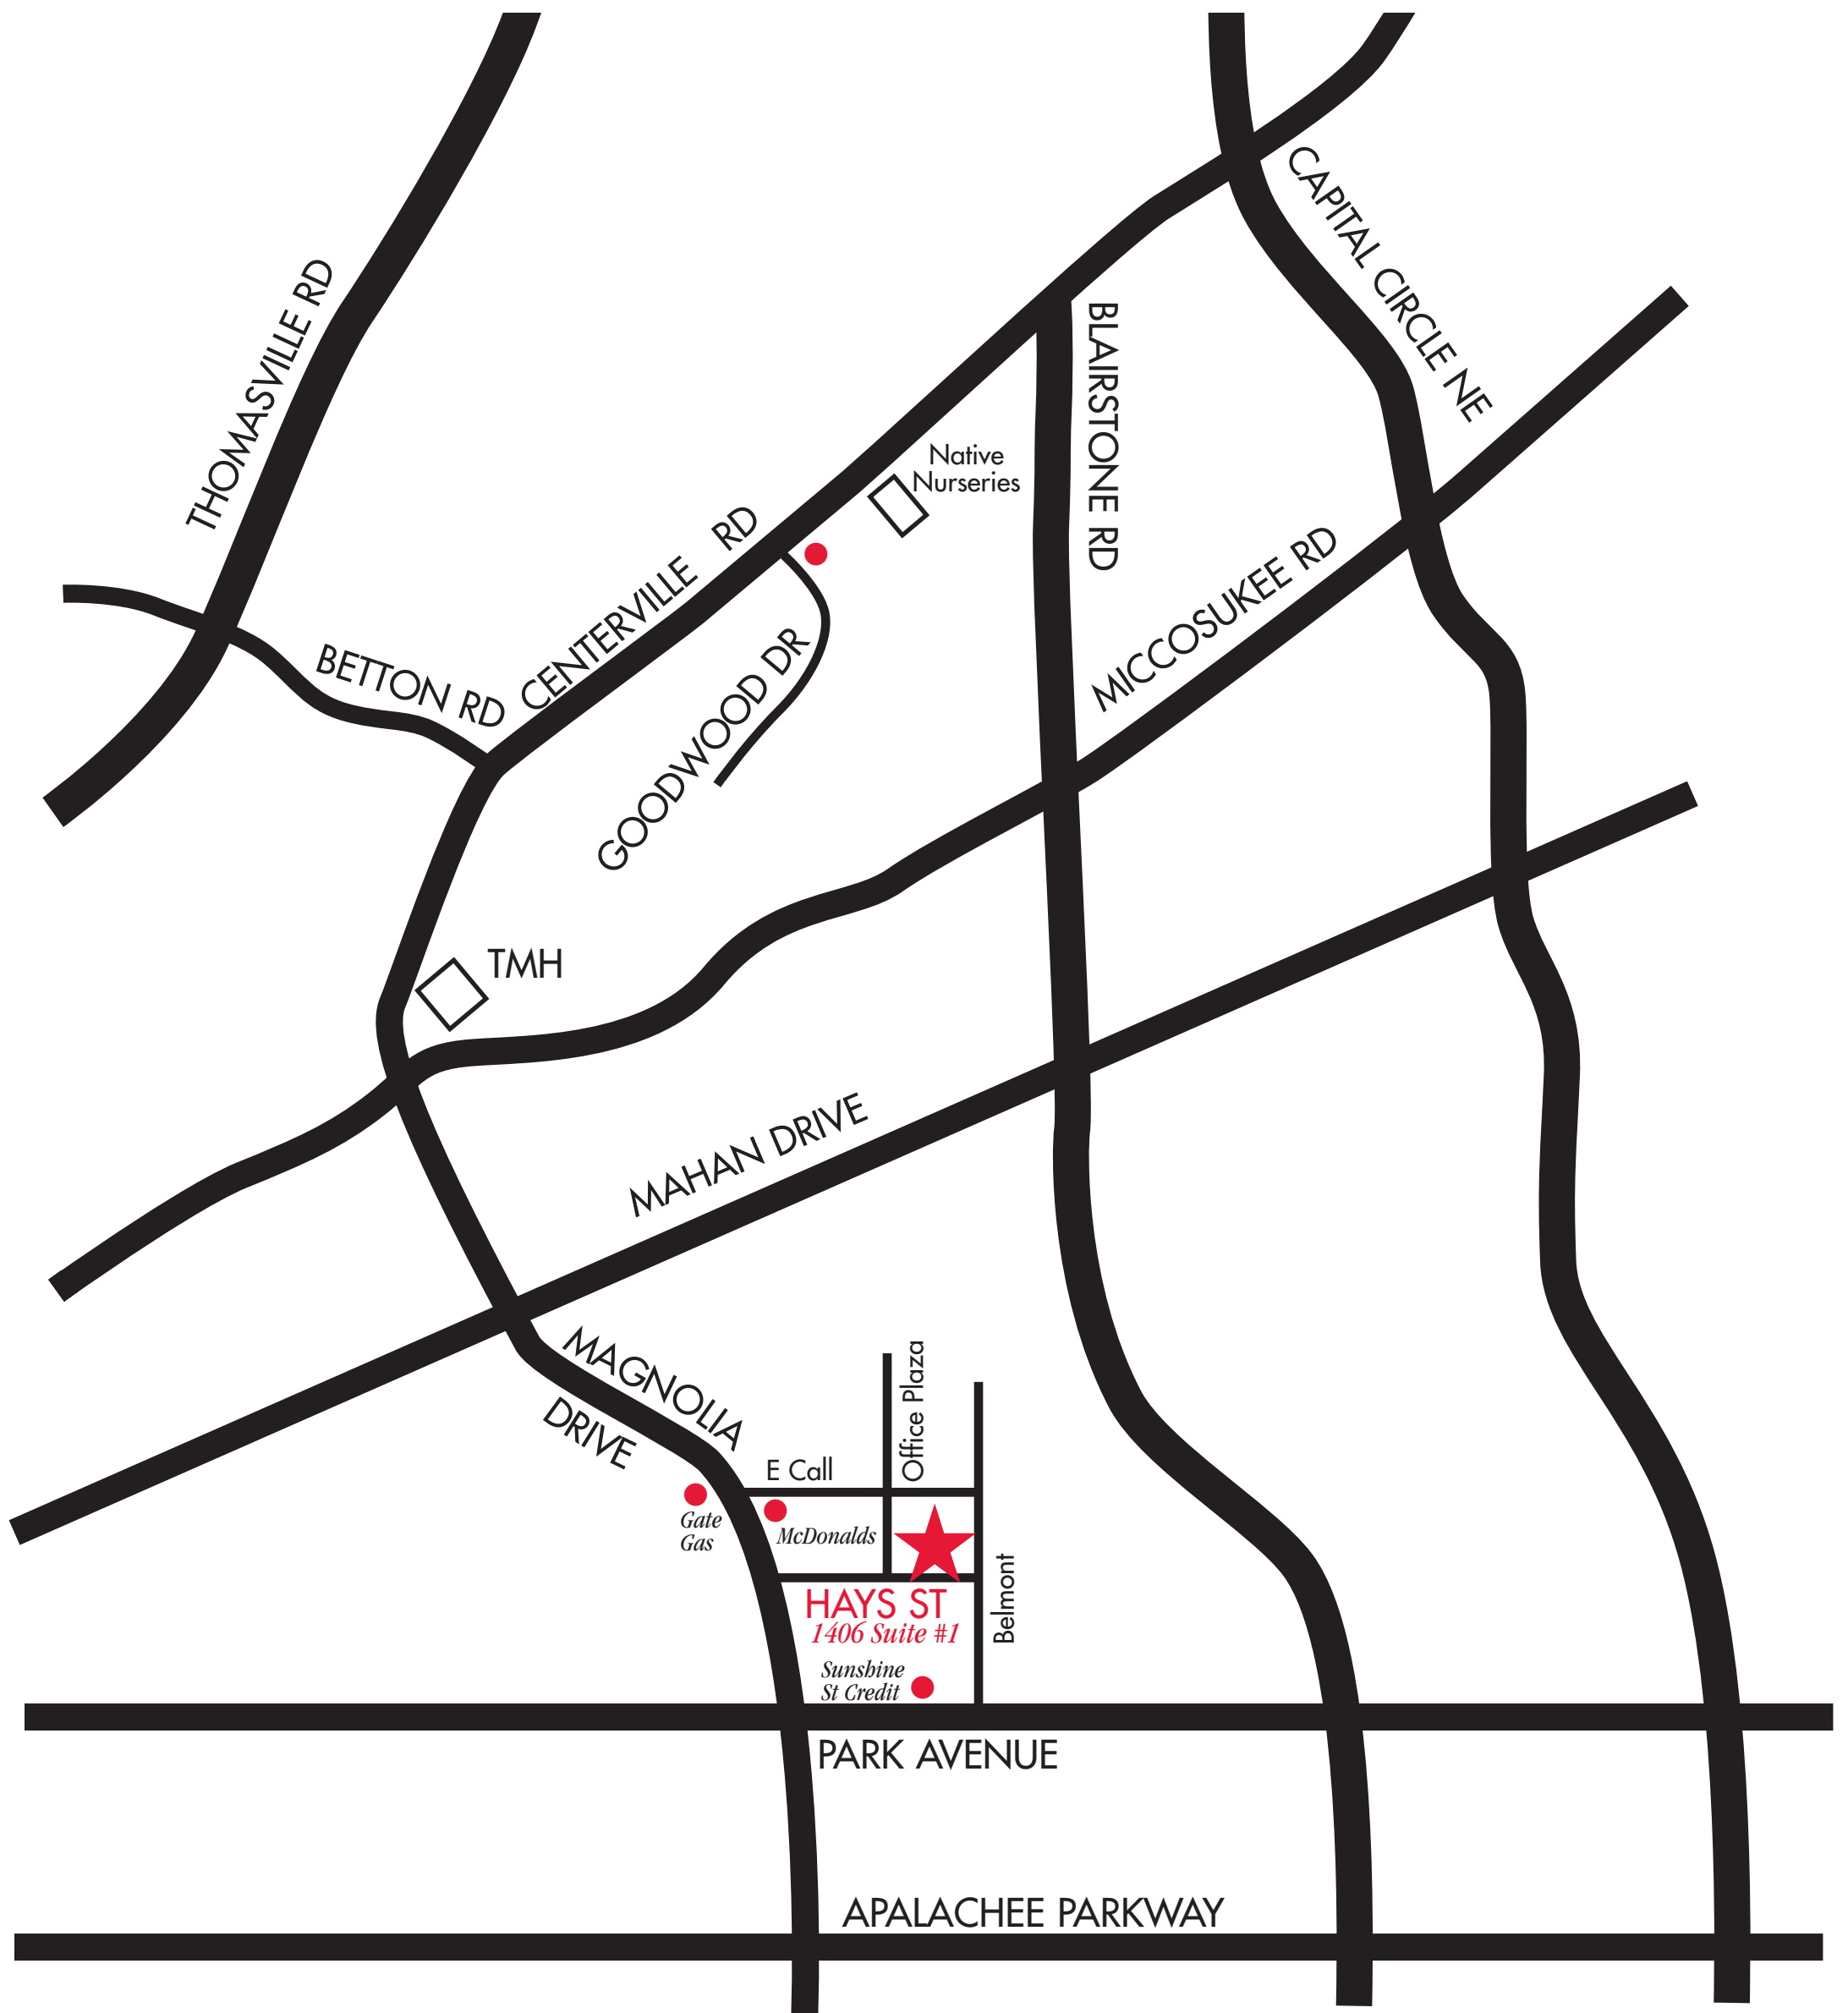

# The World Will Stop Spinning on Friday, April 14th!

*(If Al Has Anything to Say About it)*

**OH  
NO!**

# DIRECTIONS:

**From Capital Circle NE:** Turn on Centerville towards town, past the Hospital, past Mahan Drive to the next light (Call Street). Turn left on Call Street to the 2nd street (Office Plaza), turn right on Office Plaza Drive. Go to the stop sign and turn left (Hays street) the 1st driveway on the left is our new home. Congratulations you have found us!

**From Apalachee Parkway:** turn North on Magnolia Dr. Just past Krispie Kreme is Hays St, turn right, go 2 blocks and we are the 1st building on the left Suite # 1. We are on the corner of Office Plaza Drive & Hays Street.