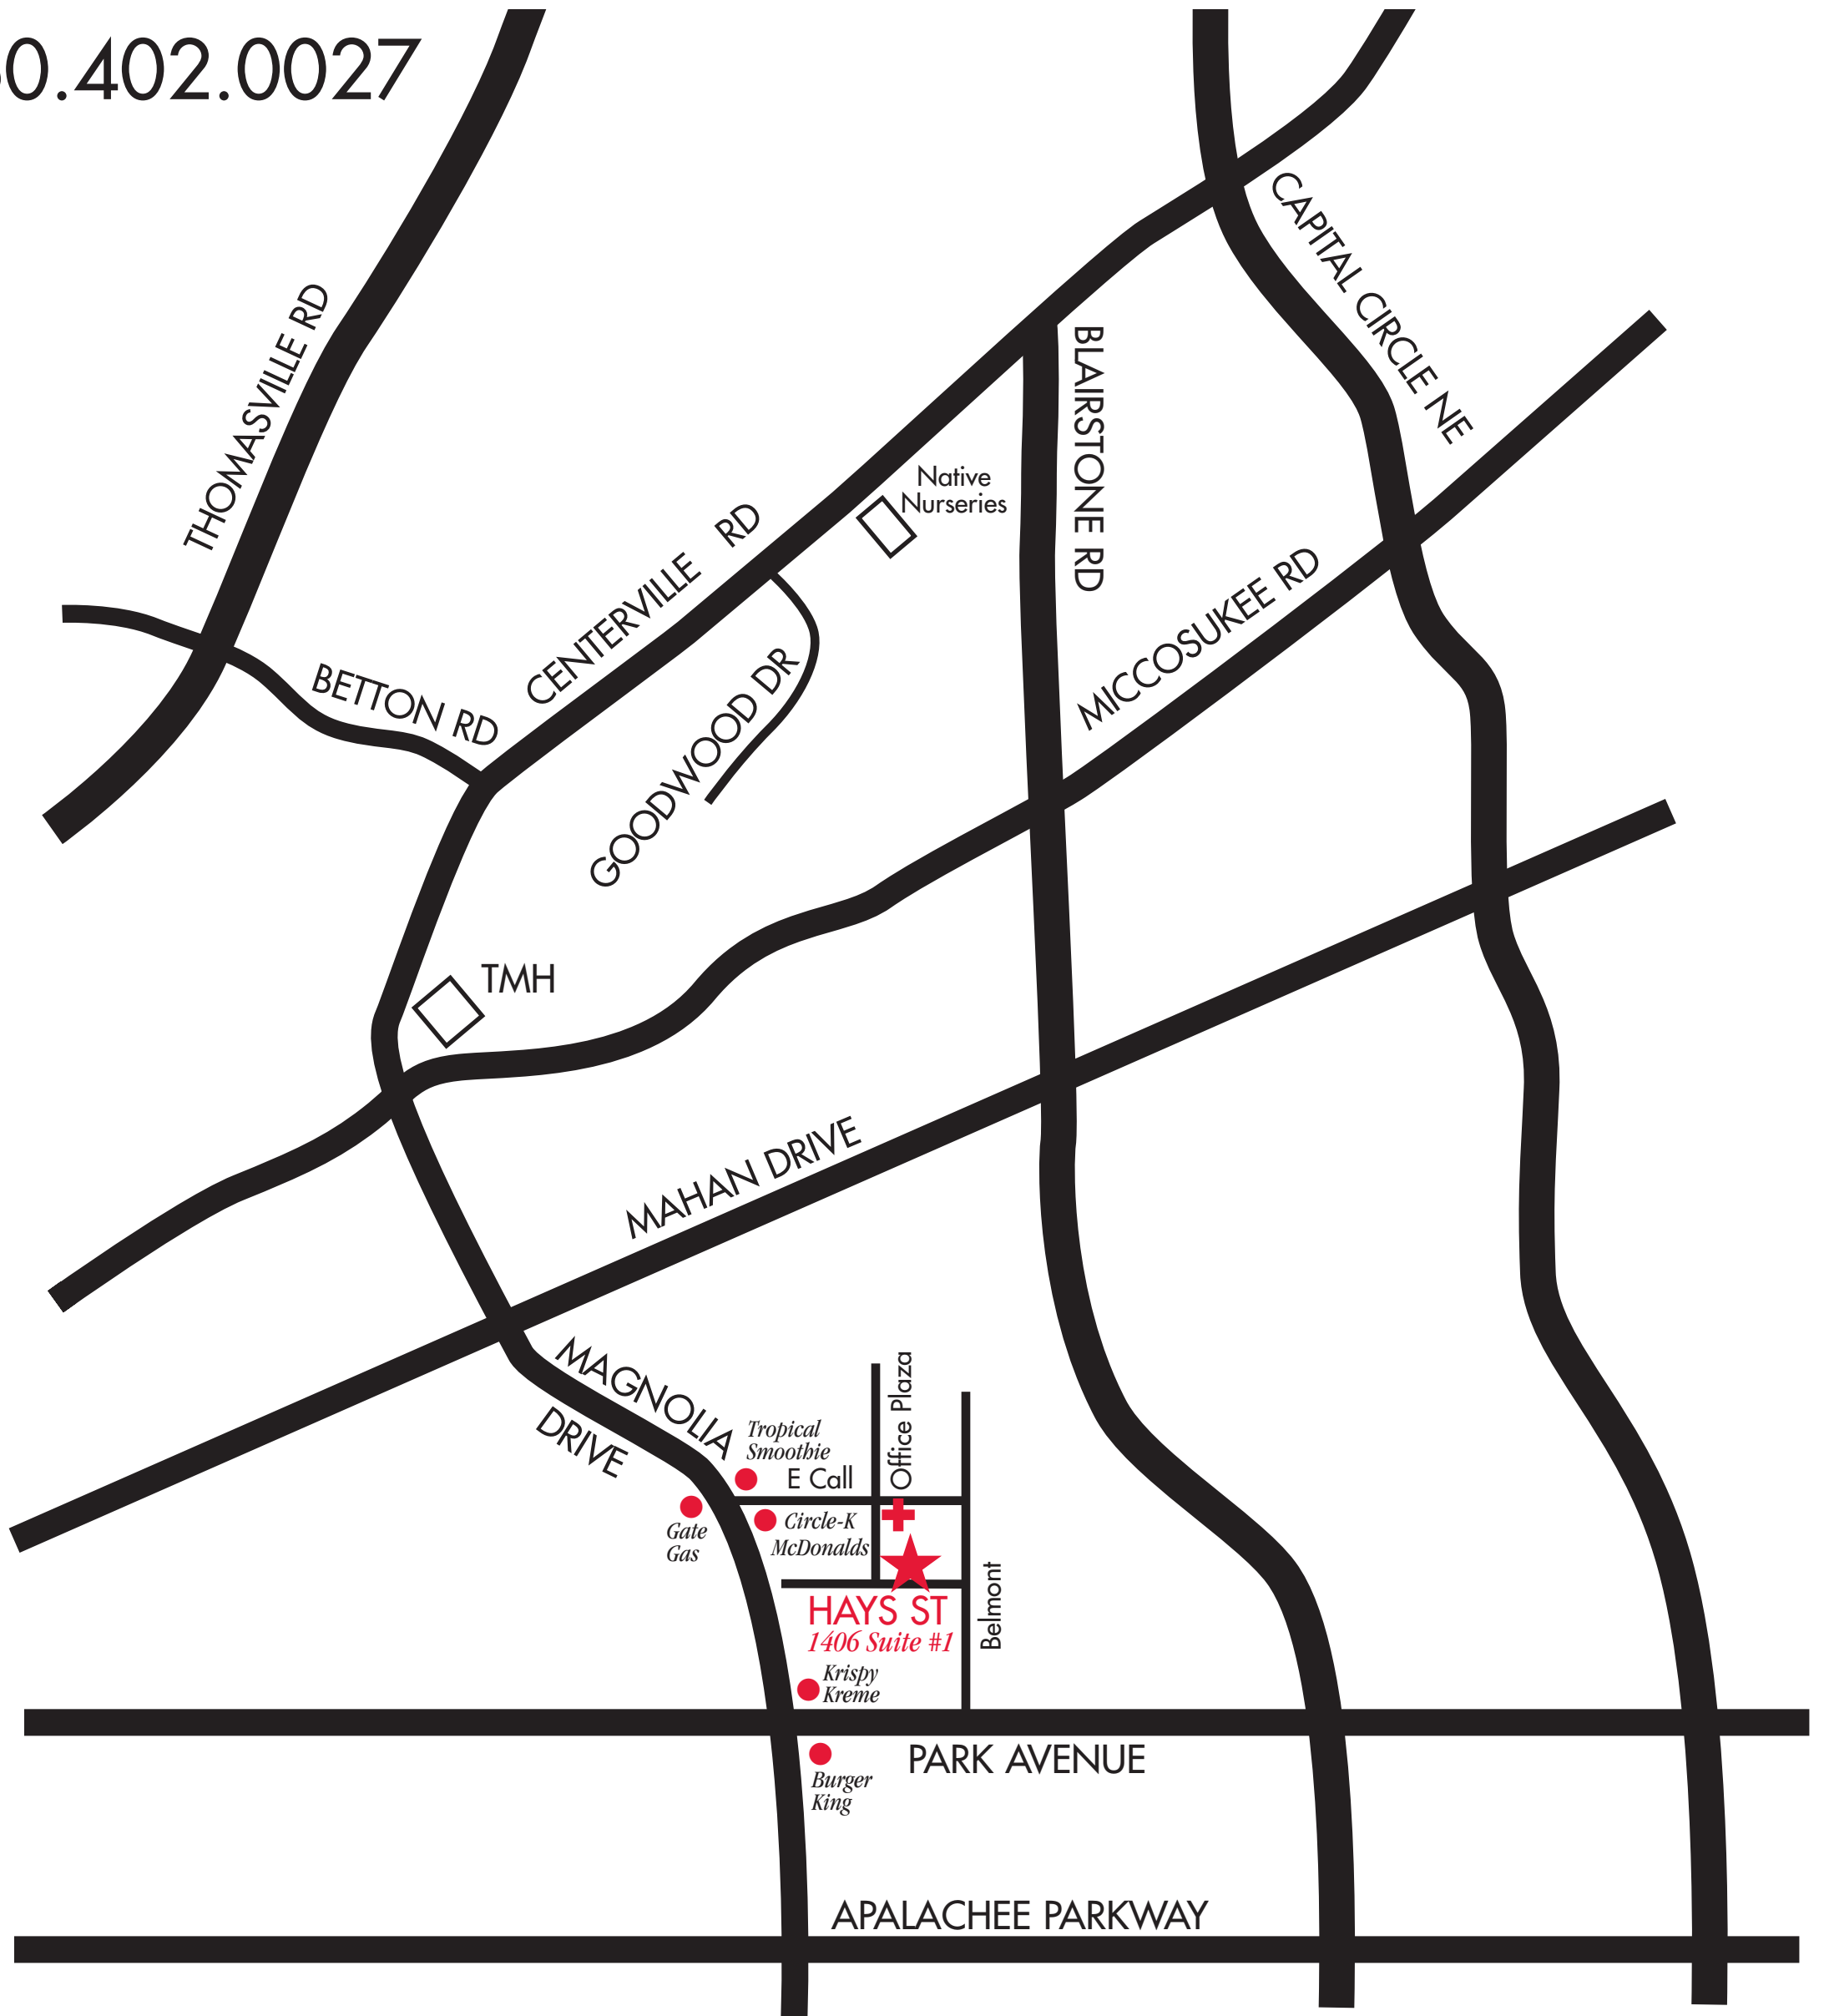

DIRECTIONS:

1406 HAYS STREET • SUITE ONE
TALLAHASSEE, FLORIDA 32301
PHONE: 850.402.0027 • CELL: 850.591.2050
E-MAIL: alcuneo@cuneocreative.com

850.402.0027

From Capital Circle NE: Turn on Centerville towards town, go past the Hospital, past Mahan Drive to the next light (Call Street). Turn left on Call Street to the 2nd street (Office Plaza), turn right on Office Plaza Drive. Go to the stop sign and turn left (Hays street) the 1st driveway on the left is our new home. *Congratulations you have found us!*

From Apalachee Parkway: turn North on Magnolia Dr. Just past Krispie Kreme is Hays St, turn right, go 2 blocks and we are the 1st building on the left Suite # 1. We are on the corner of Office Plaza Drive & Hays Street.